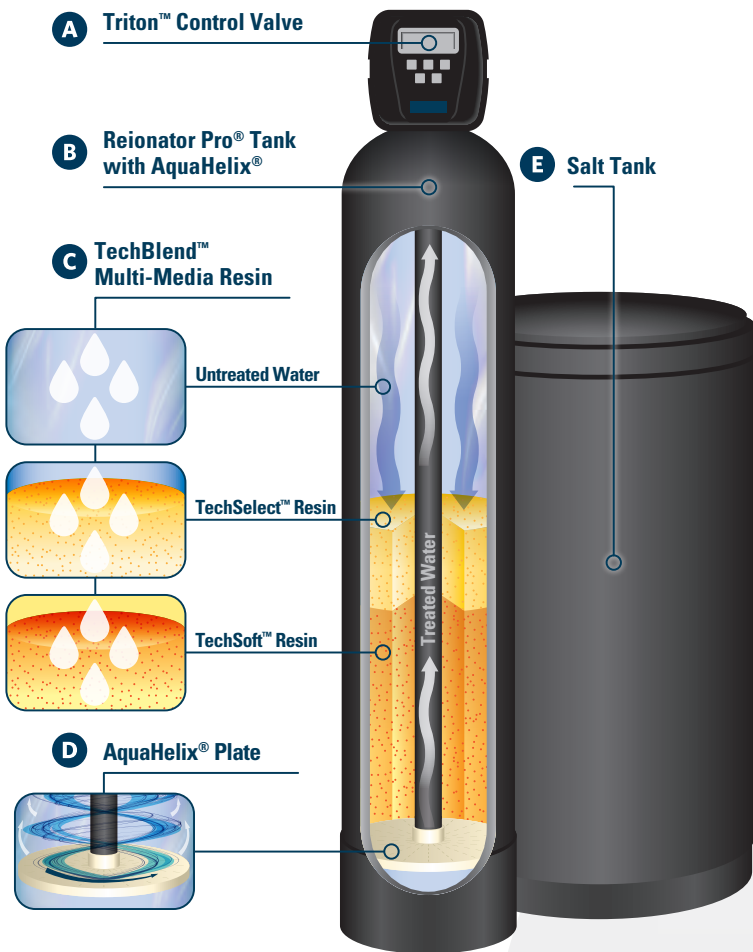

THE SYSTEM

A Triton™ Control Valve

Our workhorse electronic metered control with high-efficiency programming that anticipates usage, making it 40% more efficient in energy, water and salt conservation. The user-friendly interface and built-in diagnostic service features make your system smart, but very easy to operate.

B Composite Tank

Our high-pressure composite tank is built to resist corrosion and high water pressure, providing you with peace of mind.

C Ion-balanced Treatment Technology

This innovative technique allows the Reionator Pro® to provide you with the best in water softening; addressing hard water, iron*, lead*, sulfates*, nitrates*, and chlorine.

D Embedded AquaHelix® Plate

This revolutionary technology is designed to provide optimum water flow through the system, effective use of the TechBlend™ media, and incredibly efficient performance for resin cleaning.

E High-capacity Salt Tank

A molded, durable salt tank creates a regeneration salt (brine) solution and includes commercial-grade parts and components like an overflow safety valve to make sure it keeps your system performing at its peak while protecting you and your home.

HOW IT WORKS

1. 1 Untreated water flows through the upper distribution cone where it is prepared to be processed.
2. 2 Positively charged TechSelect™ resin reduces aesthetic chlorine taste and odor while creating a water that feels fantastic.
3. 3 Negatively charged TechSoft™ resin softens water by reducing calcium and magnesium.
4. 4 Filtered water flows effortlessly through the AquaHelix® plate and is delivered to your home providing better tasting/smelling water, and cleaner laundry, softer skin, easier cleaning, as well as soap, energy, and appliance savings.
5. 5 When the TechBlend™ resin is ready to be cleaned and recharged, the system uses a brine (sodium or potassium) solution in concert with the AquaHelix® plate to efficiently lift and clean the resin while providing significant salt and water savings due to its revolutionary design.

*Internal data only. Level of reduction has not been verified by IAPMO R&T

SYSTEM FEATURES

- New proprietary AquaHelix® water distribution technology
- WaterTech Triton water softening smart valve—most efficient and effective on the market
- Long-lasting industrial-grade components that just keep on working
- Multiresin blend that performs way beyond simple water softening
- Best-in-industry Limited Lifetime Warranty that stands behind the industrial-grade components
- IAPMO R&T—certified to NSF Standards 42 and 44—the UPC symbol proves it does what we say it does

Powered by
AquaHelix®
Better Technology. Better Water.